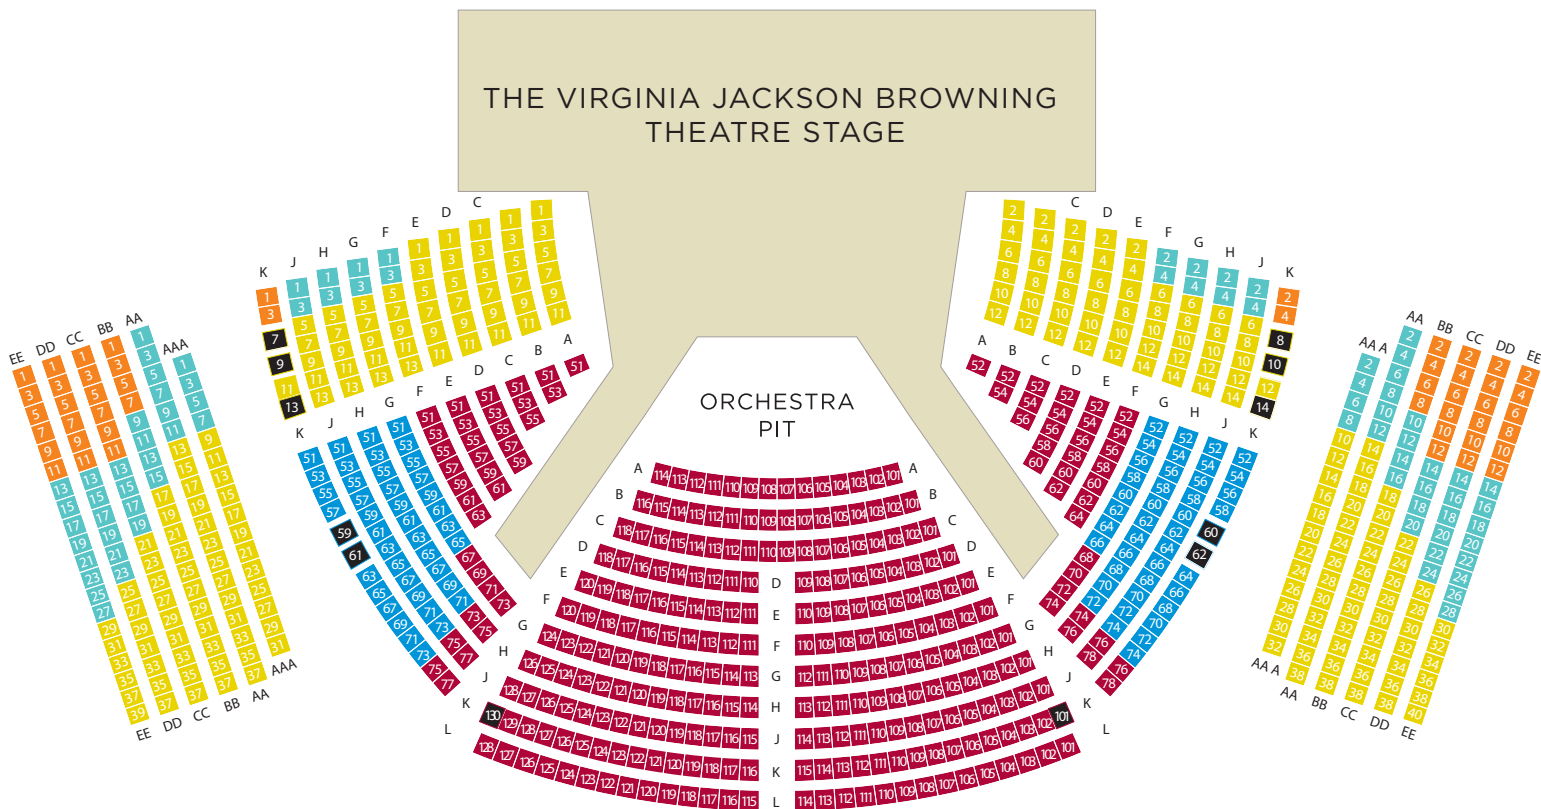

2012 OPERA THEATRE SEATING AND PRICING

Seats accessible to patrons with disabilities are indicated in black.

All performances are held at the Loretto-Hilton Center, 130 Edgar Road (at Big Bend) on the campus of Webster University (63119).

Also look for a seating plan in the Greater St. Louis AT&T Yellow Pages Tourist and Entertainment Guide.

2012 PRICING AND CALENDAR

SUBSCRIPTION TICKETS	I	II	III	IV	V
FOUR EVENINGS	\$384	\$348	\$232	\$155	NA*
FOUR MATINEES	\$352	\$320	\$225	\$150	NA*
TWO MATINEES	\$176	\$160	\$113	\$75	NA*

* Available to renewing subscribers only

SINGLE TICKETS*	I	II	III	IV	V
EVENINGS 5/19 - 6/10	\$120	\$110	\$75	\$50	\$25
EVENINGS 6/13 - 6/24	\$128	\$115	\$80	\$55	\$25
MATINEES	\$110	\$100	\$75	\$50	\$25

* Prices subject to change May 1, 2012

SUN 7 P.M.	TUES MAT 1 P.M.	WED MAT 1 P.M.	WED 8 P.M.	THURS 8 P.M.	FRI 8 P.M.	SAT MAT 1 P.M.	SAT 8 P.M.
							MAY 19 CARMEN
			MAY 23 CARMEN		MAY 25 CARMEN		MAY 26 SWEENEY
			MAY 30 SWEENEY	MAY 31 CARMEN	JUNE 1 SWEENEY		
JUNE 3 COSI			JUNE 6 COSI	JUNE 7 SWEENEY	JUNE 8* CARMEN		JUNE 9 COSI
JUNE 10 CARMEN	JUNE 12 SWEENEY	JUNE 13 CARMEN	JUNE 13 ALICE	JUNE 14 COSI	JUNE 15 ALICE	JUNE 16 SWEENEY	JUNE 16* CARMEN
JUNE 17 ALICE	JUNE 19 ALICE	JUNE 20 COSI	JUNE 20* SWEENEY	JUNE 21 ALICE	JUNE 22 COSI	JUNE 23 CARMEN	JUNE 23 ALICE
JUNE 24 SWEENEY							